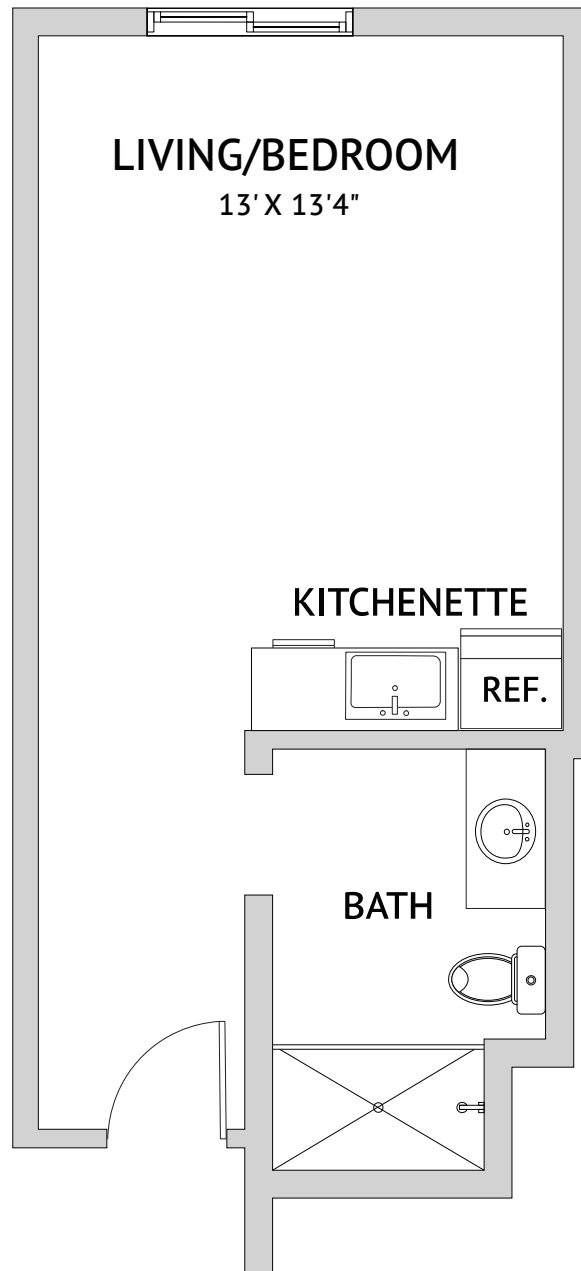

One Bedroom – A1
690 Square Feet

Assisted Living/Independent Living

One Bedroom – A2
769 Square Feet

Assisted Living/Independent Living

One Bedroom – A3
692 Square Feet

Assisted Living/Independent Living

One Bedroom – A6

740 Square Feet

Assisted Living

Two Bedroom – H1
1103 Square Feet

Independent Living

One Bedroom: 0A1

361 Square Feet

Studio Shared: 0B1

443 Square Feet

Studio: 0F1

296 Square Feet

Studio: 0F2

388 Square Feet