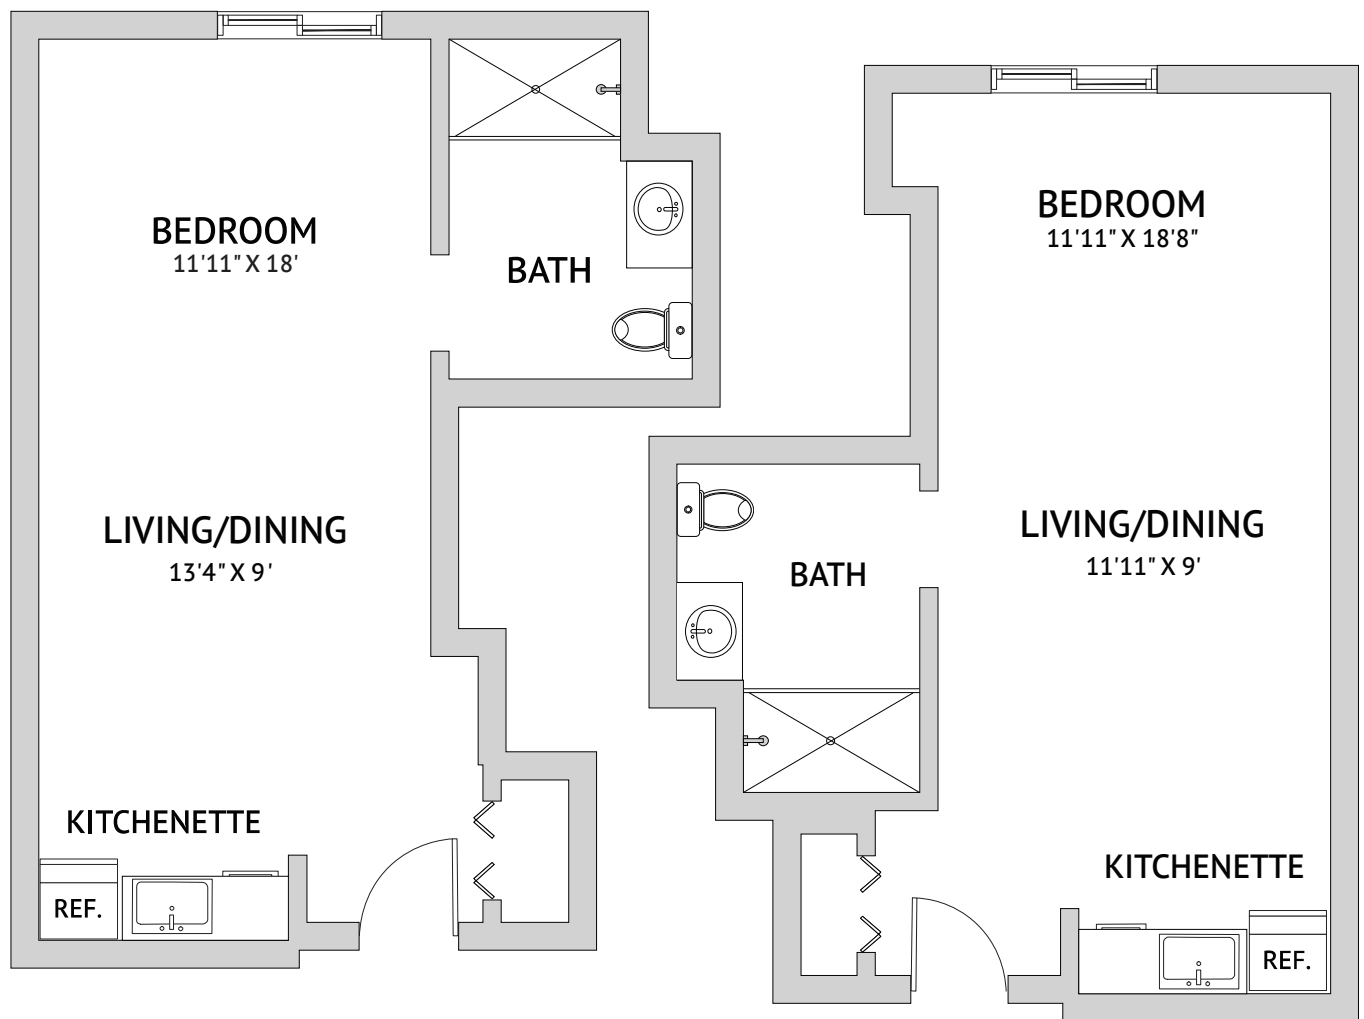

One Bedroom – A1
690 Square Feet

Assisted Living/Independent Living

One Bedroom – A2
769 Square Feet

Assisted Living/Independent Living

One Bedroom – A3
692 Square Feet

Assisted Living/Independent Living

One Bedroom – A6

740 Square Feet

Assisted Living

Two Bedroom – H1
1103 Square Feet

Independent Living

One Bedroom: 0A1

361 Square Feet

Studio Shared: 0B1

443 Square Feet

Studio: 0F1

296 Square Feet

Studio: 0F2

388 Square Feet