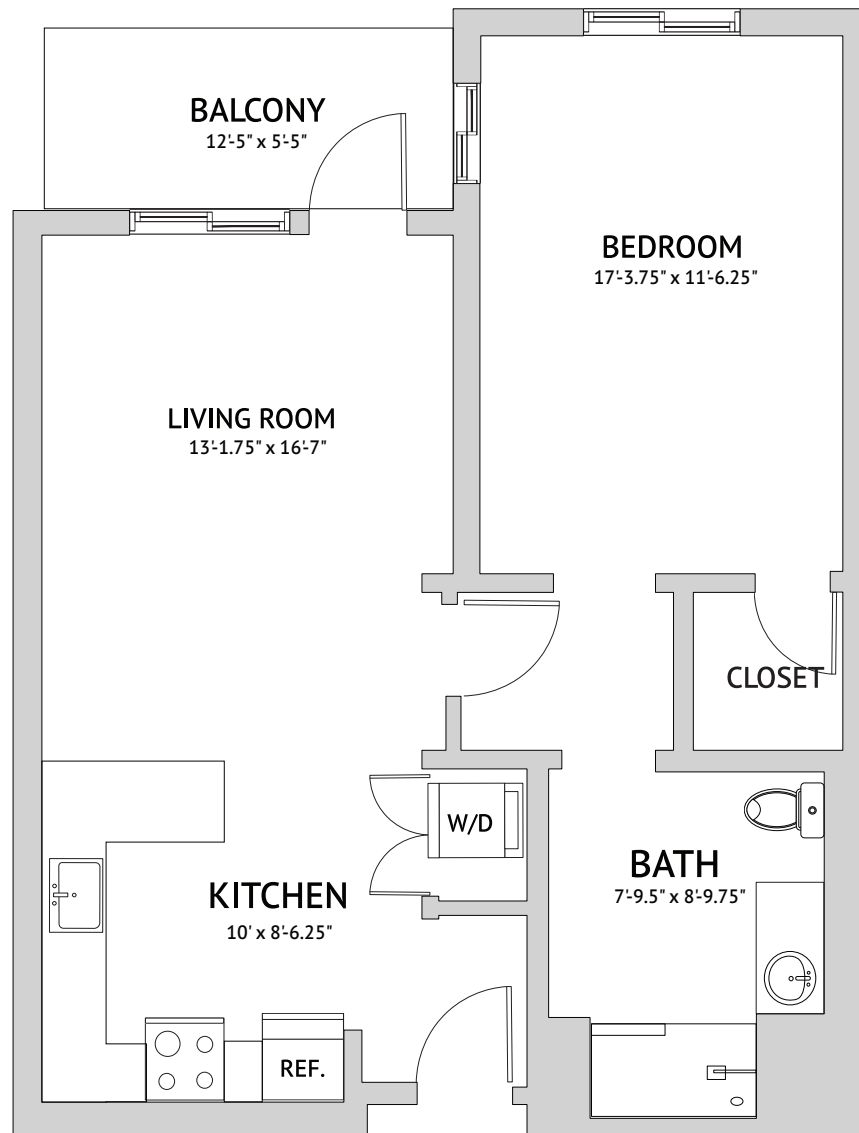

One Bedroom – A1
690 Square Feet

Assisted Living/Independent Living

One Bedroom – A2
769 Square Feet

Assisted Living/Independent Living

One Bedroom – A3
692 Square Feet

Assisted Living/Independent Living

One Bedroom – A6

740 Square Feet

Assisted Living

Two Bedroom – H1
1103 Square Feet

Independent Living

One Bedroom: 0A1

361 Square Feet

Studio Shared: 0B1

443 Square Feet

Studio: 0F1

296 Square Feet

Studio: 0F2

388 Square Feet