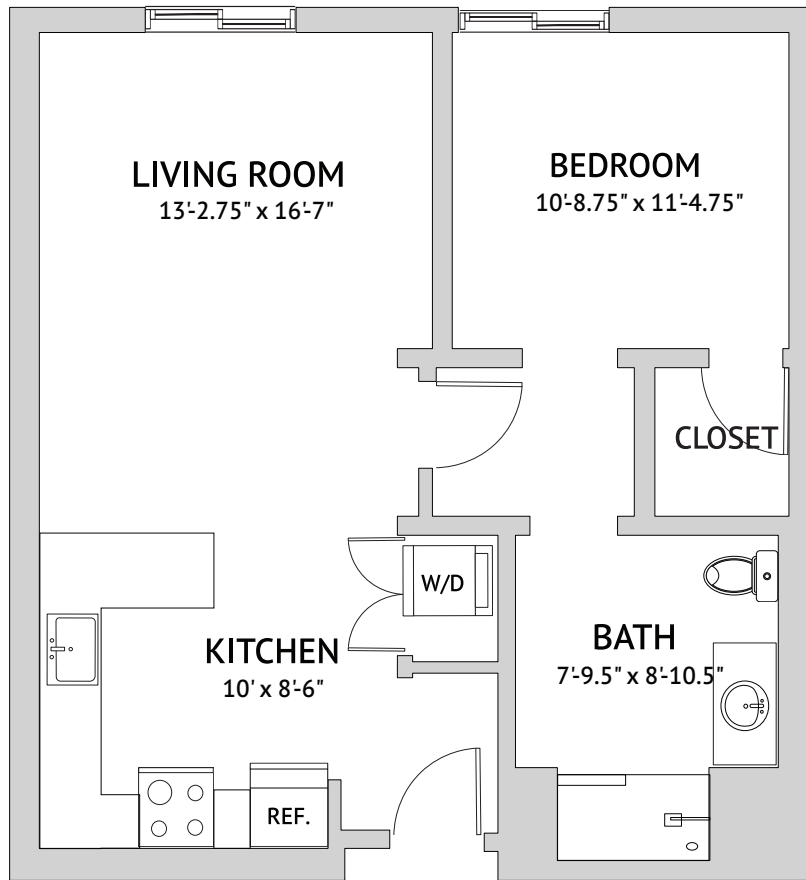

One Bedroom – A1
690 Square Feet

Assisted Living/Independent Living

One Bedroom – A2
769 Square Feet

Assisted Living/Independent Living

One Bedroom – A3
692 Square Feet

Assisted Living/Independent Living

One Bedroom – A6

740 Square Feet

Assisted Living

Two Bedroom – H1
1103 Square Feet

Independent Living

One Bedroom: 0A1

361 Square Feet

Studio Shared: 0B1

443 Square Feet

Studio: 0F1

296 Square Feet

Studio: 0F2

388 Square Feet