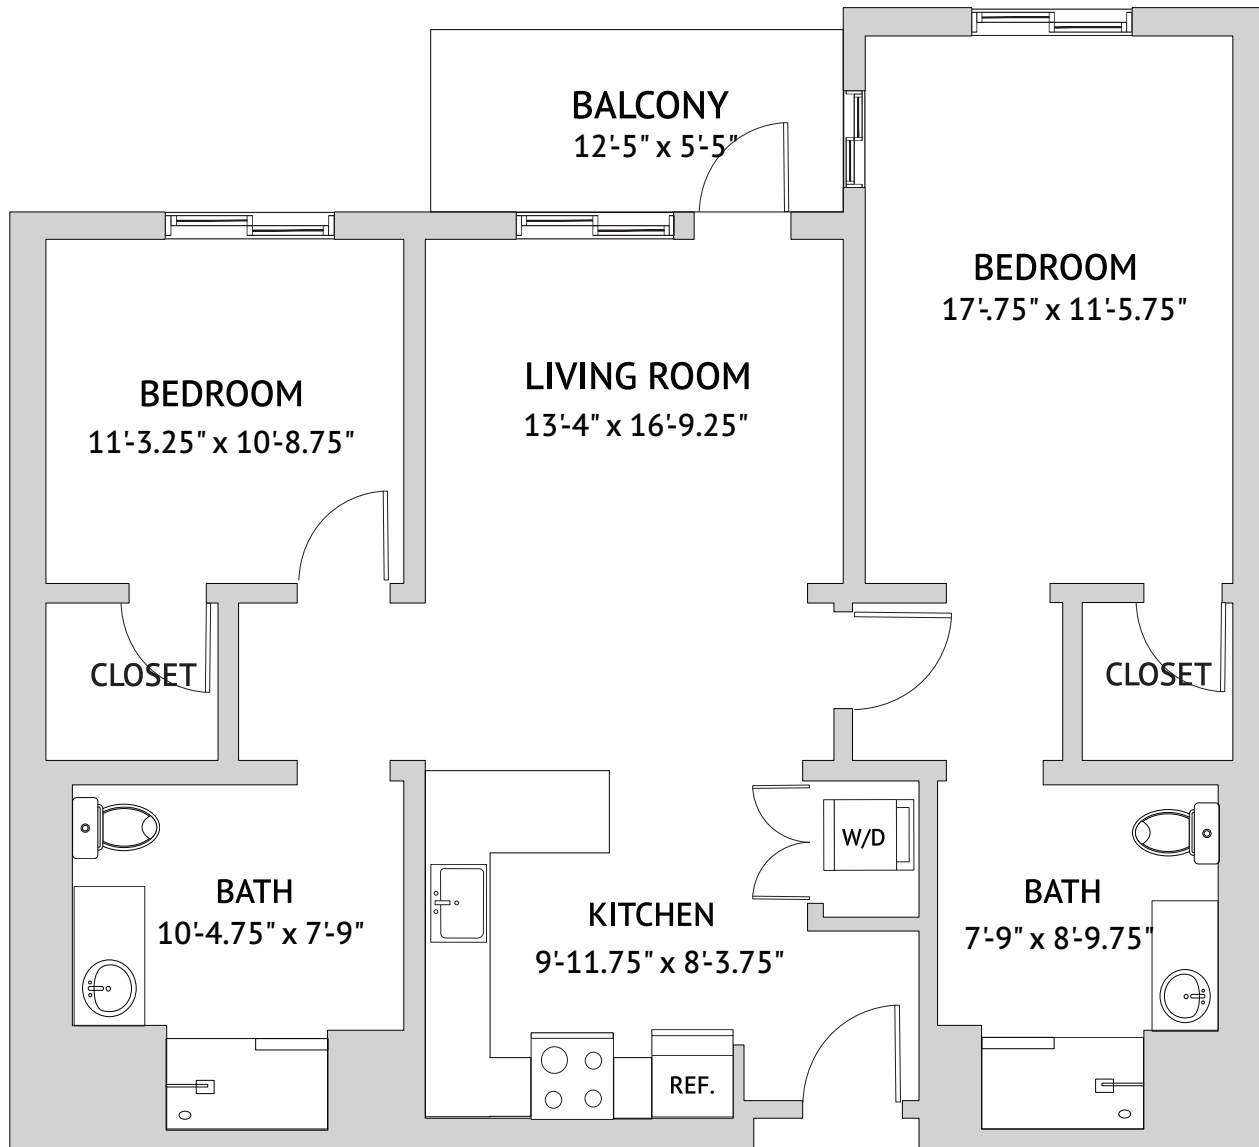

One Bedroom – A1
690 Square Feet

Assisted Living/Independent Living

One Bedroom – A2
769 Square Feet

Assisted Living/Independent Living

One Bedroom – A3
692 Square Feet

Assisted Living/Independent Living

One Bedroom – A6

740 Square Feet

Assisted Living

Two Bedroom – H1
1103 Square Feet

Independent Living

One Bedroom: 0A1

361 Square Feet

Studio Shared: 0B1

443 Square Feet

Studio: 0F1

296 Square Feet

Studio: 0F2

388 Square Feet